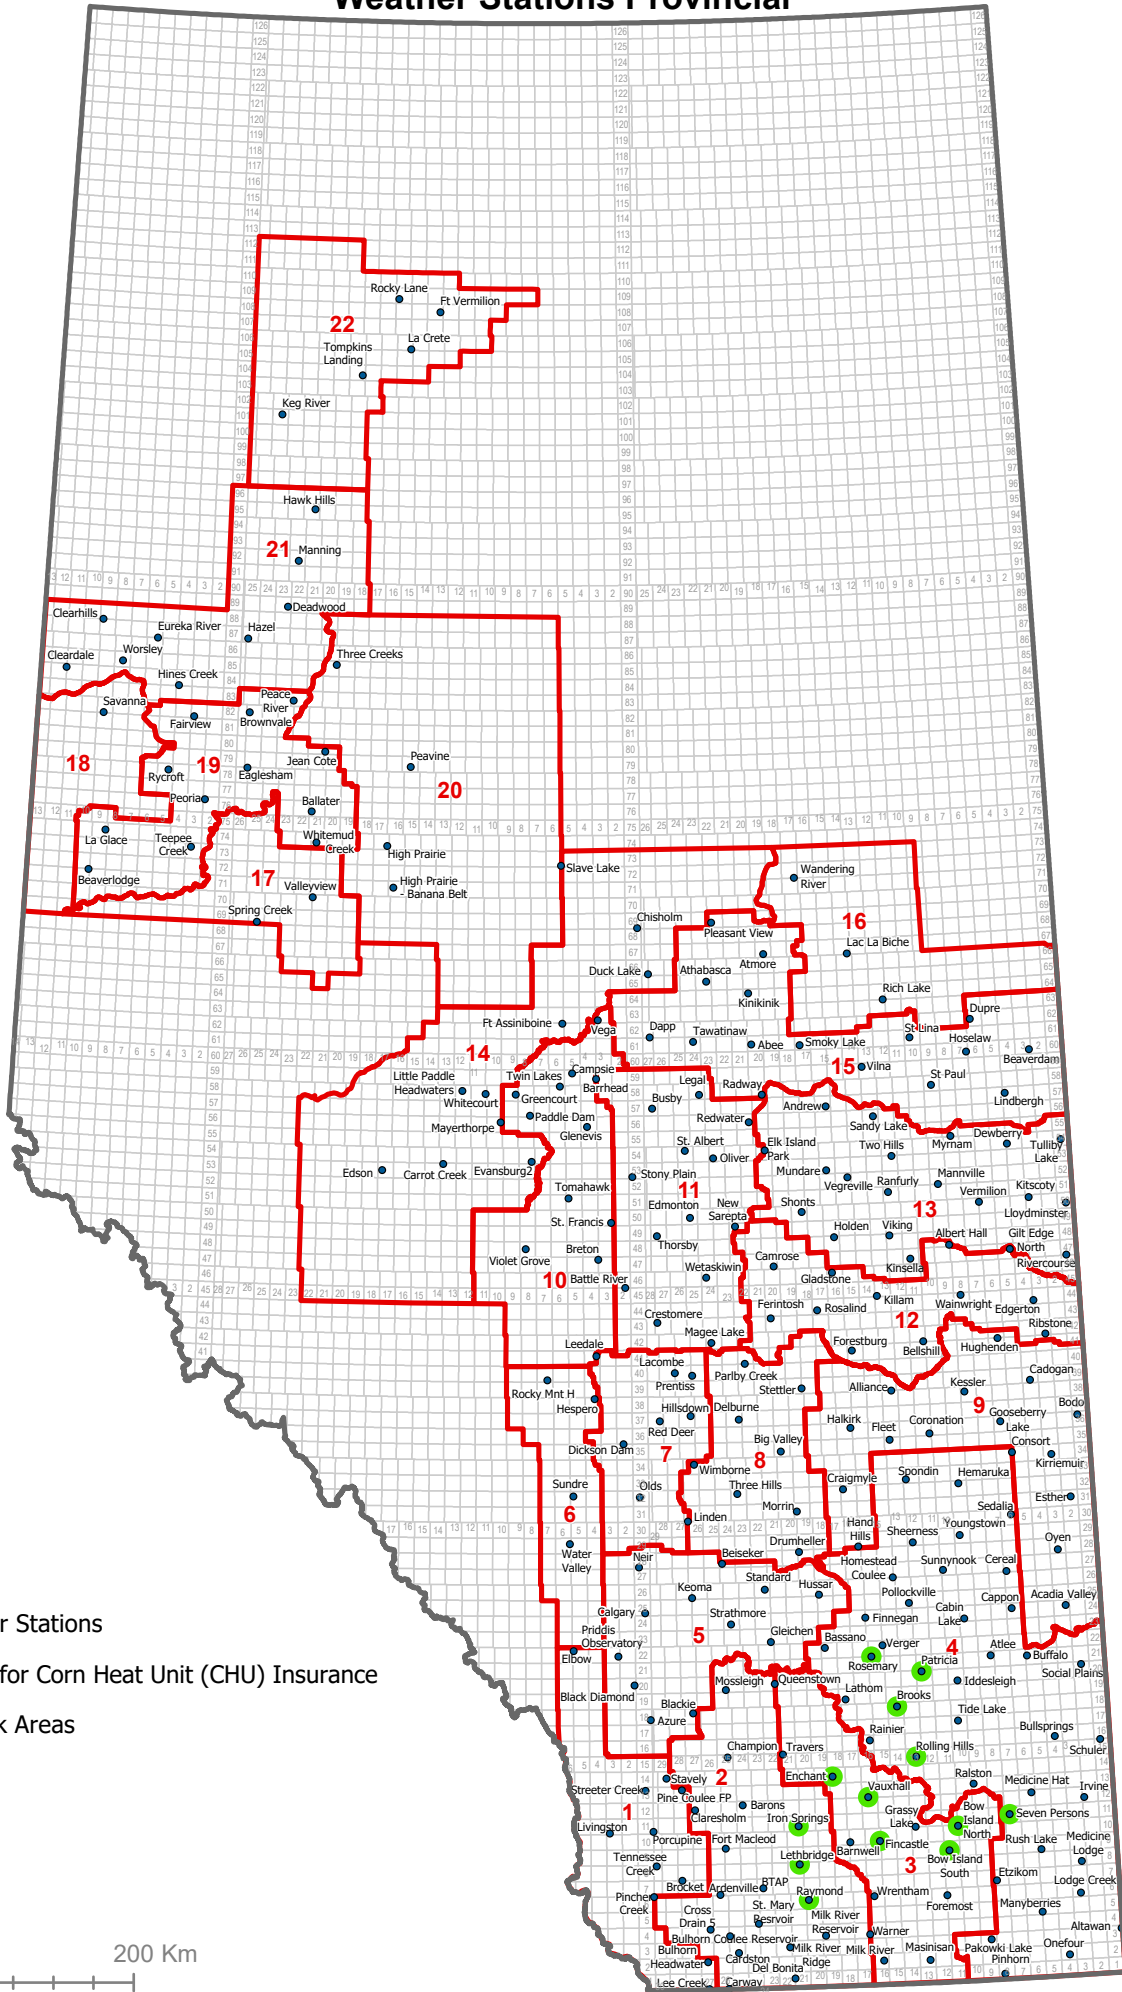

Weather Stations Provincial

- Weather Stations
- Eligible for Corn Heat Unit (CHU) Insurance
- Crop Risk Areas