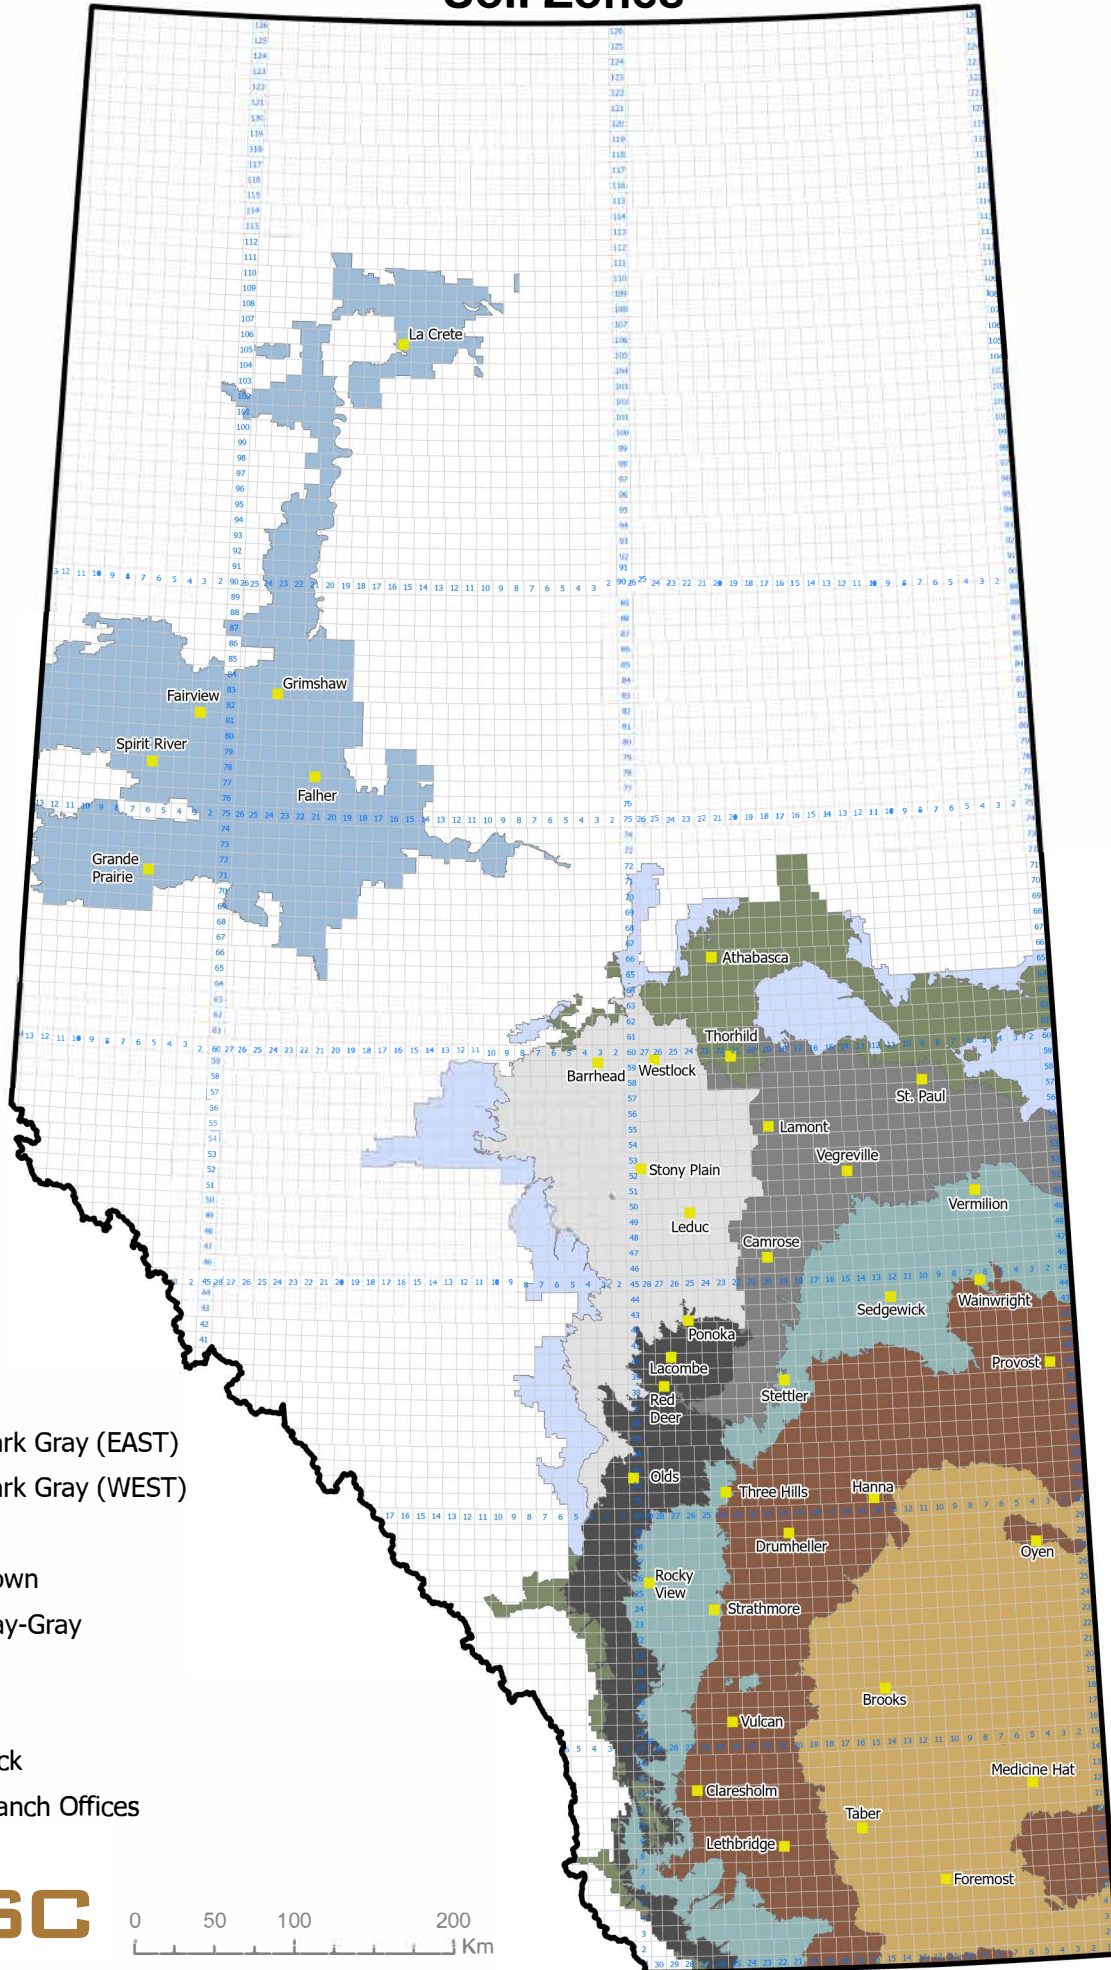

Soil Zones

Soil Zones

- Black
- Black-Dark Gray (EAST)
- Black-Dark Gray (WEST)
- Brown
- Dark Brown
- Dark Gray-Gray
- Gray
- North
- Thin Black
- AFSC Branch Offices